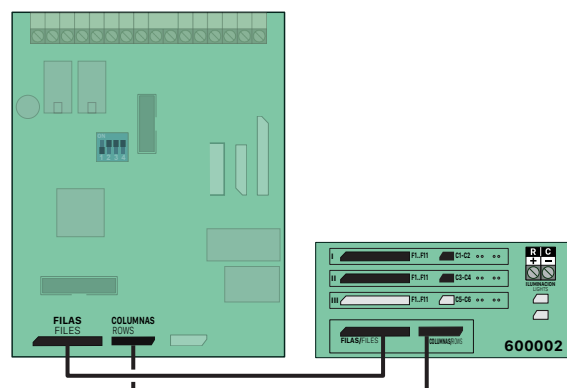

PLACA INDIVIDUAL | STANDALONE PANEL

PLACA MULTIPLE | MULTI PANEL

The image displays three panels of a code template, each with a different bar pattern at the top and a grid of numbered buttons below. Each panel is labeled 'auta' at the top center. The panels are arranged horizontally.

- Panel I:** Features a single vertical bar. The buttons are numbered 1 to 62 in a grid of 10 rows and 2 columns. The bottom two buttons of each row are connected to terminals C1 and C2.
- Panel II:** Features two vertical bars. The buttons are numbered 3 to 64 in a grid of 10 rows and 2 columns. The bottom two buttons of each row are connected to terminals C3 and C4.
- Panel III:** Features three vertical bars. The buttons are numbered 5 to 66 in a grid of 10 rows and 2 columns. The bottom two buttons of each row are connected to terminals C5 and C6.