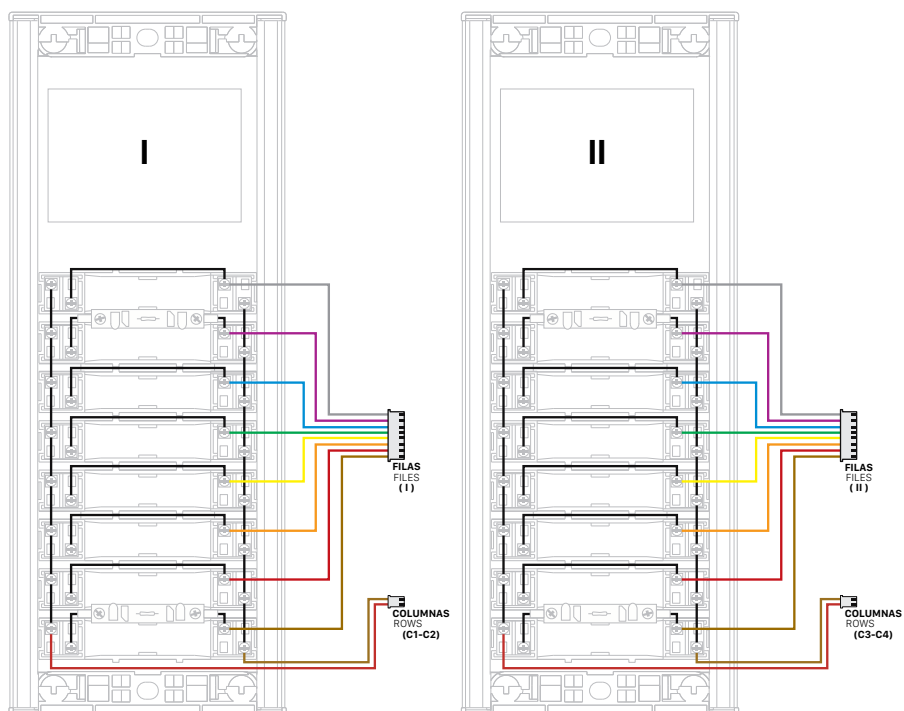

PLACA INDIVIDUAL | STANDALONE PANEL

PLACA MULTIPLE | MULTI PANEL

The image displays three panels of a code template, each with a different bar pattern at the top and a grid of numbered buttons below. Each panel is labeled 'auta' at the top center. The panels are arranged horizontally.

- Panel I:** Features a single vertical bar. The buttons are numbered 1 to 62 in a grid of 10 rows and 2 columns. The bottom two buttons of each row are connected to terminals C1 and C2.
- Panel II:** Features two vertical bars. The buttons are numbered 3 to 64 in a grid of 10 rows and 2 columns. The bottom two buttons of each row are connected to terminals C3 and C4.
- Panel III:** Features three vertical bars. The buttons are numbered 5 to 66 in a grid of 10 rows and 2 columns. The bottom two buttons of each row are connected to terminals C5 and C6.