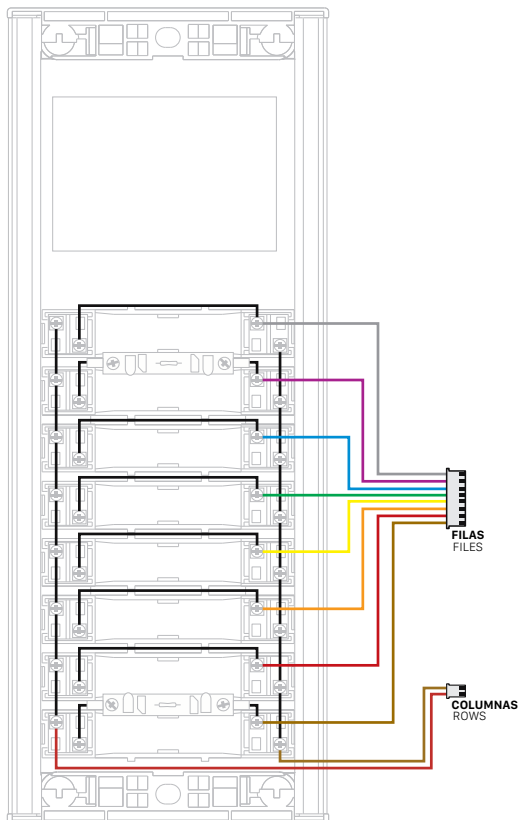

PLACA INDIVIDUAL | STANDALONE PANEL

PLACA MULTIPLE | MULTI PANEL

The image displays three panels of a code template, each with a different bar pattern at the top and a grid of numbered buttons below. Each panel is labeled 'auta' at the top center. The panels are arranged horizontally.

- Panel I:** Features a single vertical bar. The buttons are numbered 1 to 62 in a grid of 10 rows and 2 columns. The bottom two buttons of each row are connected to terminals C1 and C2.
- Panel II:** Features two vertical bars. The buttons are numbered 3 to 64 in a grid of 10 rows and 2 columns. The bottom two buttons of each row are connected to terminals C3 and C4.
- Panel III:** Features three vertical bars. The buttons are numbered 5 to 66 in a grid of 10 rows and 2 columns. The bottom two buttons of each row are connected to terminals C5 and C6.