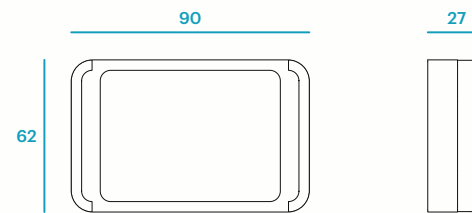

Características Features Características Caractéristiques

ENTRADA INPUT		Video - (analógico _ CVBS)	Video - (analog _ CVBS)
	Vi	Video + (analógico _ CVBS)	Video + (analog _ CVBS)
	+	+24 Vcc	+24 Vdc
	-	-24 Vcc	-24 Vdc
SALIDA 1 OUTPUT 1		Video - (analógico _ CVBS)	Video - (analog _ CVBS)
	Vo 1	Video + (analógico _ CVBS)	Video + (analog _ CVBS)
SALIDA 2 OUTPUT 2		Video - (analógico _ CVBS)	Video - (analog _ CVBS)
	Vo 2	Video + (analógico _ CVBS)	Video + (analog _ CVBS)
		Carga de video ON	Video load ON
		Carga de video OFF	Video load OFF