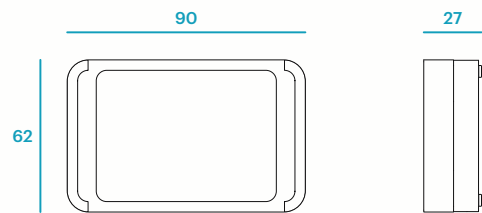

Características Features Características Caractéristiques

ENTRADA INPUT		Video - (analógico _ CVBS)	Video - (analog _ CVBS)
	Vi	Video + (analógico _ CVBS)	Video + (analog _ CVBS)
	+	+24 Vcc	+24 Vdc
	-	-24 Vcc	-24 Vdc
SALIDA 1 OUTPUT 1		Video - (analógico _ CVBS)	Video - (analog _ CVBS)
	Vo 1	Video + (analógico _ CVBS)	Video + (analog _ CVBS)
SALIDA 2 OUTPUT 2		Video - (analógico _ CVBS)	Video - (analog _ CVBS)
	Vo 2	Video + (analógico _ CVBS)	Video + (analog _ CVBS)
		Carga de video ON	Video load ON
		Carga de video OFF	Video load OFF