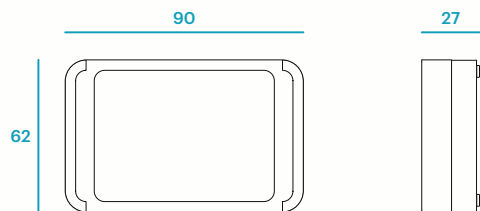

Características Features Características Caractéristiques

NO COAX	SALIDA OUTPUT	+	+24 Vcc	+24 Vdc
		-	-24 Vcc	-24 Vdc
	Vo	⚡	Video - (analógico_CVBS)	Video - (analog_CVBS)
		Vo	Video + (analógico_CVBS)	Video + (analog_CVBS)
	SALIDA OUTPUT	Va0	Video + (solo cascada)	Video + (only serial)
		Vb0	Video - (solo cascada)	Video - (only serial)
	ENTRADA INPUT	Va1	Video +	Video +
		Vb1	Video -	Video -
		🔘	Carga de video ON	Video load ON
		🔘	Carga de video OFF	Video load OFF

Características Features Características Caractéristiques

NO COAX	SALIDA OUTPUT	+	+24 Vcc	+24 Vdc
		-	-24 Vcc	-24 Vdc
	Vo	⚡	Video - (analógico_CVBS)	Video - (analog_CVBS)
		Vo	Video + (analógico_CVBS)	Video + (analog_CVBS)
	SALIDA OUTPUT	Va0	Video + (solo cascada)	Video + (only serial)
		Vb0	Video - (solo cascada)	Video - (only serial)
	ENTRADA INPUT	Va1	Video +	Video +
		Vb1	Video -	Video -
		🔘	Carga de video ON	Video load ON
		🔘	Carga de video OFF	Video load OFF

Conexión Connection Conexão Connexion

Conexión Connection Conexão Connexion