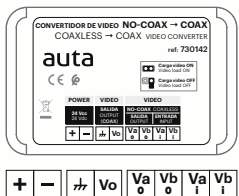

NO COAX	SALIDA OUTPUT	+	+24 Vcc	+24 Vdc
		-	-24 Vcc	-24 Vdc
	Vo	⚡	Video - (analógico_CVBS)	Video - (analog_CVBS)
		Vo	Video + (analógico_CVBS)	Video + (analog_CVBS)
	SALIDA OUTPUT	Va0	Video + (solo cascada)	Video + (only serial)
		Vb0	Video - (solo cascada)	Video - (only serial)
	ENTRADA INPUT	Va1	Video +	Video +
		Vb1	Video -	Video -
		🔘	Carga de video ON	Video load ON
		🔘	Carga de video OFF	Video load OFF