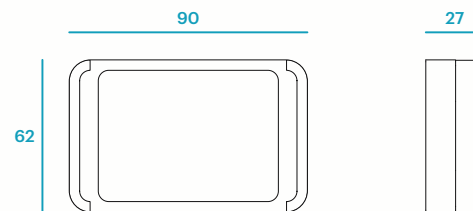

NO COAX	SALIDA OUTPUT	+	+24 Vcc	+24 Vdc
		-	-24 Vcc	-24 Vdc
	Vo	⚡	Video - (analógico_CVBS)	Video - (analog_CVBS)
		Vo	Video + (analógico_CVBS)	Video + (analog_CVBS)
	SALIDA OUTPUT	Va0	Video + (solo cascada)	Video + (only serial)
		Vb0	Video - (solo cascada)	Video - (only serial)
	ENTRADA INPUT	Va1	Video +	Video +
		Vb1	Video -	Video -
		🔘	Carga de video ON	Video load ON
		🔘	Carga de video OFF	Video load OFF