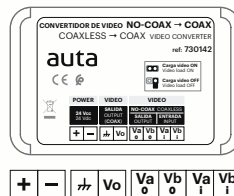

Características Features Características Caractéristiques