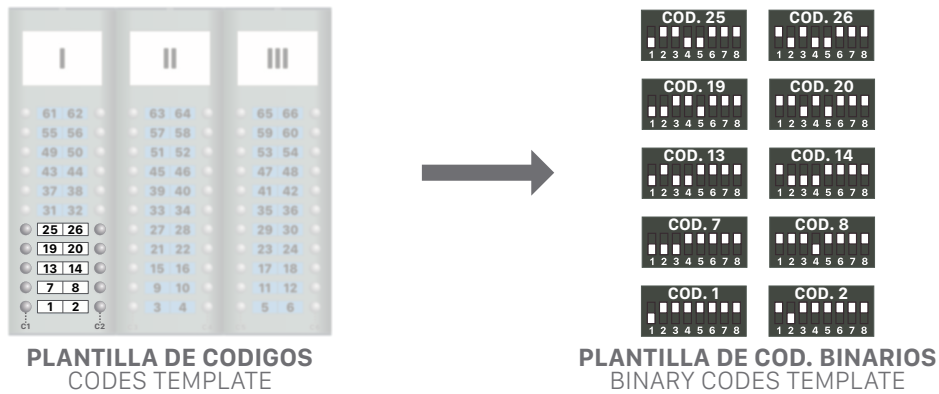

CONVERSIÓN DE CÓDIGOS A BINARIO BINARY CODES CONVERSION