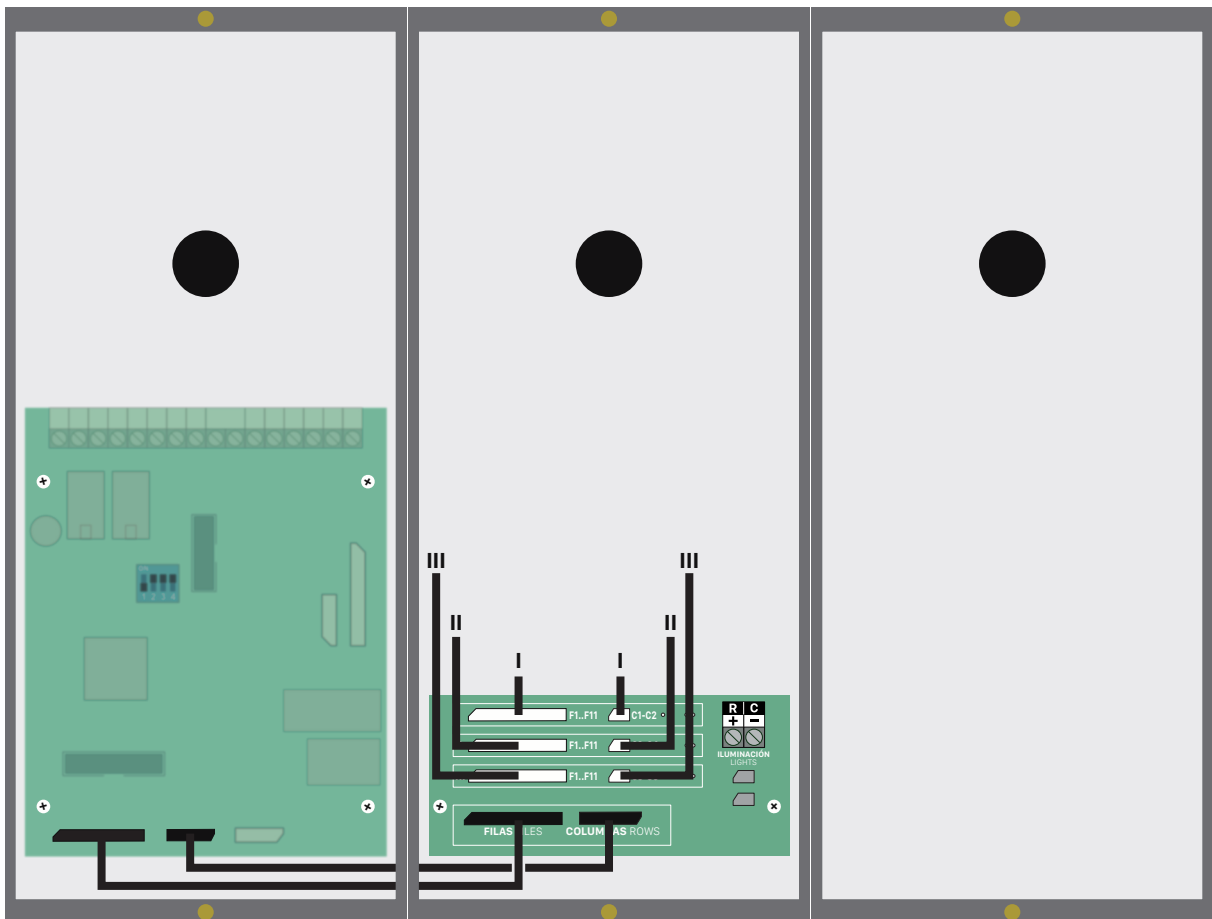

Module of expansion for push-button panels. Allows to connect up to 66 push-buttons by access.

Elementos Elements

x1

x1

x1

x1

Características Features

- Alimentación LEDs de placas Panels LEDs supply

R	+	12 Vca	+24 Vcc	12 Vac	+24 Vdc
C	-	12 Vca	-24 Vcc	12 Vac	-24 Vdc

- LEDs placa 2 y placa 3 Panel 2 and panel 3 LEDs

- Conexión de pulsadores Push-buttons connection

- Conexión a módulo de control Connection to module of control

Conexión Connection

Codificación de viviendas Codification of flats

CÓDIGOS QUE GENERA CADA PULSADOR CODES THAT GENERATES EVERY PUSH-BUTTON

The image displays three panels of flat numbering systems, each with a header 'auta' and a display area showing the number of vertical bars (I, II, III). Each panel has 12 rows of 2 buttons each, labeled C1 through C6.

Panel	Row	Buttons	Labels
I	1	61 62	C1, C2
	2	55 56	C1, C2
	3	49 50	C1, C2
	4	43 44	C1, C2
	5	37 38	C1, C2
	6	31 32	C1, C2
	7	25 26	C1, C2
	8	19 20	C1, C2
	9	13 14	C1, C2
	10	7 8	C1, C2
	11	1 2	C1, C2
	12		C1, C2
II	1	63 64	C3, C4
	2	57 58	C3, C4
	3	51 52	C3, C4
	4	45 46	C3, C4
	5	39 40	C3, C4
	6	33 34	C3, C4
	7	27 28	C3, C4
	8	21 22	C3, C4
	9	15 16	C3, C4
	10	9 10	C3, C4
	11	3 4	C3, C4
	12		C3, C4
III	1	65 66	C5, C6
	2	59 60	C5, C6
	3	53 54	C5, C6
	4	47 48	C5, C6
	5	41 42	C5, C6
	6	35 36	C5, C6
	7	29 30	C5, C6
	8	23 24	C5, C6
	9	17 18	C5, C6
	10	11 12	C5, C6
	11	5 6	C5, C6
	12		C5, C6