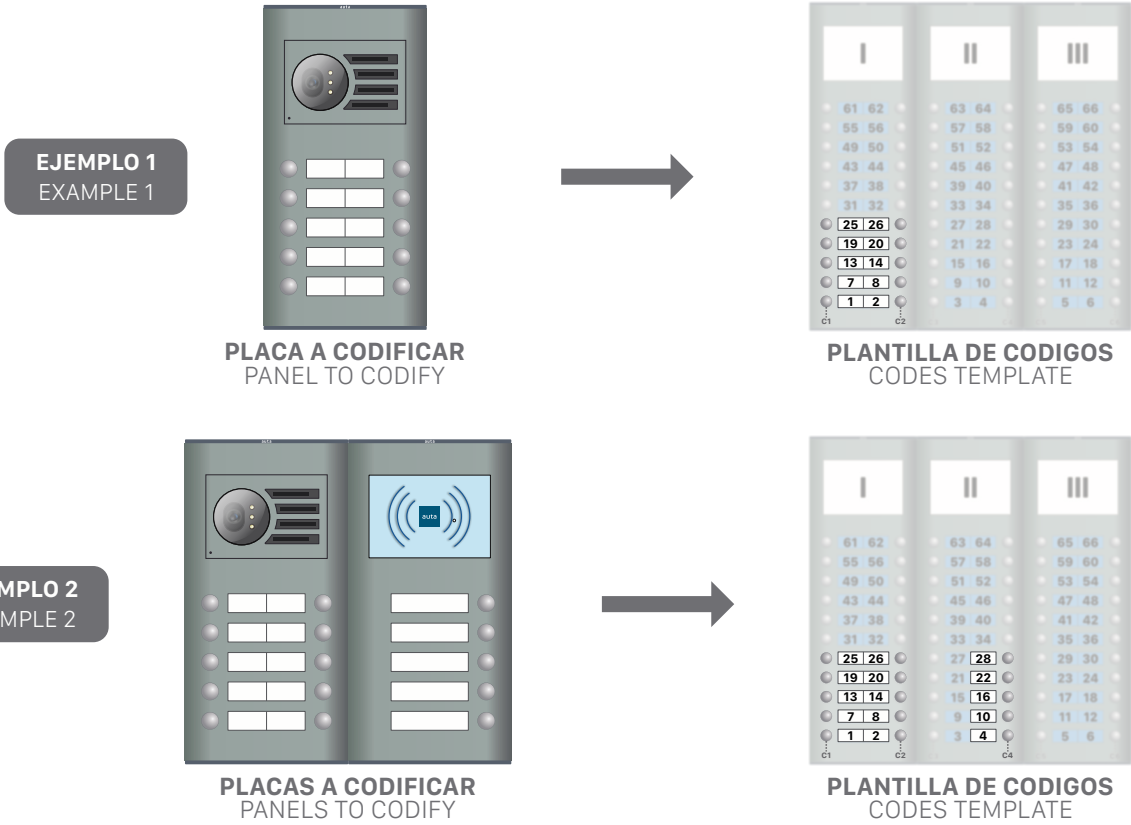

SELECCIÓN DE PULSADORES PUSH-BUTTONS SELECTION