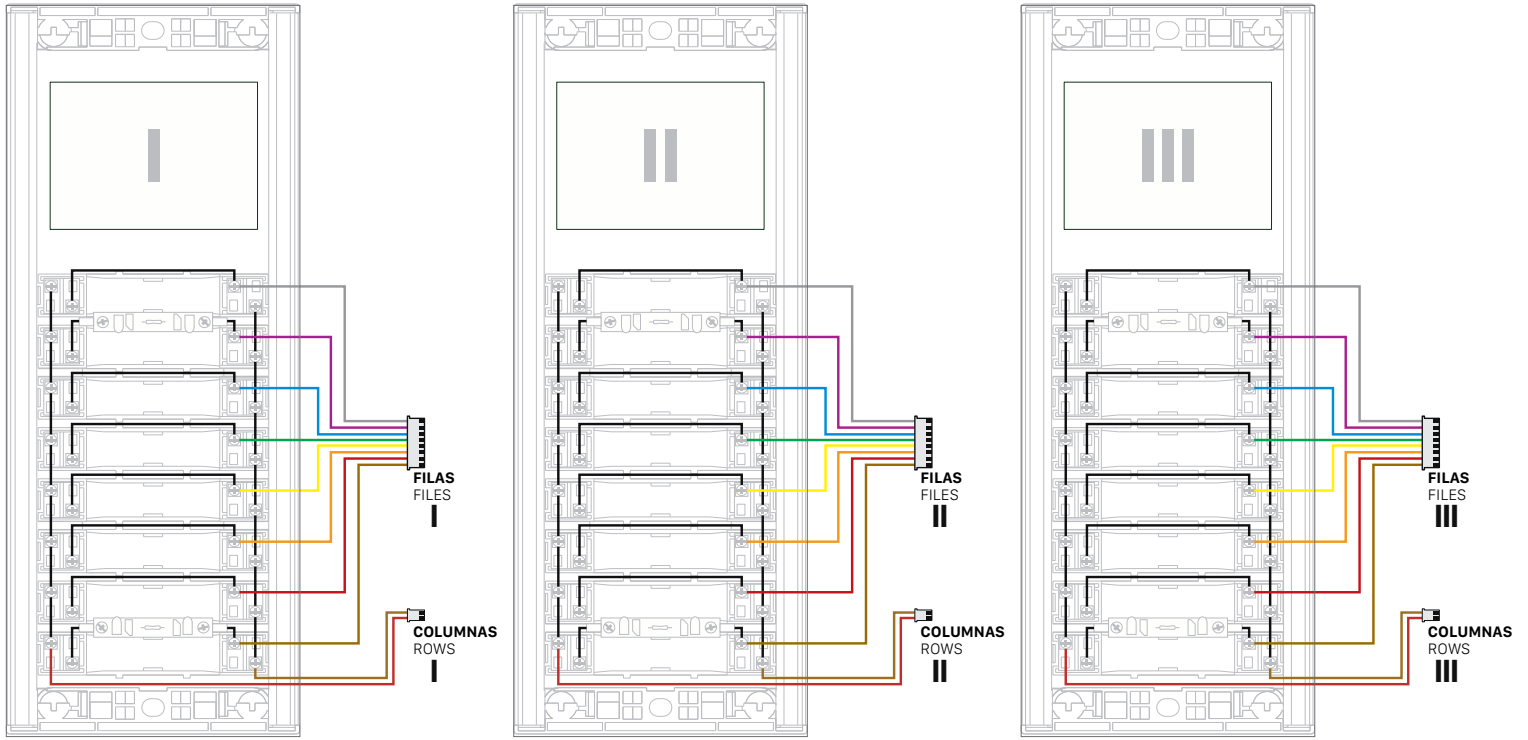

Module of expansion for push-button panels. Allows to connect up to 66 push-buttons by access.

Elementos Elements

x1

x1

x1

x1

Características Features

- Alimentación LEDs de placas Panels LEDs supply

R	+	12 Vca	+24 Vcc	12 Vac	+24 Vdc
C	-	12 Vca	-24 Vcc	12 Vac	-24 Vdc

- LEDs placa 2 y placa 3 Panel 2 and panel 3 LEDs

- Conexión de pulsadores Push-buttons connection

- Conexión a módulo de control Connection to module of control

Conexión Connection

Codificación de viviendas Codification of flats

CÓDIGOS QUE GENERA CADA PULSADOR CODES THAT GENERATES EVERY PUSH-BUTTON

The image displays three panels of flat numbering systems, each with a header 'auta' and a display area showing the number of vertical bars (I, II, III). Each panel has 12 rows of 2 buttons each, labeled C1 through C6.

Panel	Row	Buttons	Labels
I	1	61 62	C1, C2
	2	55 56	C1, C2
	3	49 50	C1, C2
	4	43 44	C1, C2
	5	37 38	C1, C2
	6	31 32	C1, C2
	7	25 26	C1, C2
	8	19 20	C1, C2
	9	13 14	C1, C2
	10	7 8	C1, C2
	11	1 2	C1, C2
	12		C1, C2
II	1	63 64	C3, C4
	2	57 58	C3, C4
	3	51 52	C3, C4
	4	45 46	C3, C4
	5	39 40	C3, C4
	6	33 34	C3, C4
	7	27 28	C3, C4
	8	21 22	C3, C4
	9	15 16	C3, C4
	10	9 10	C3, C4
	11	3 4	C3, C4
	12		C3, C4
III	1	65 66	C5, C6
	2	59 60	C5, C6
	3	53 54	C5, C6
	4	47 48	C5, C6
	5	41 42	C5, C6
	6	35 36	C5, C6
	7	29 30	C5, C6
	8	23 24	C5, C6
	9	17 18	C5, C6
	10	11 12	C5, C6
	11	5 6	C5, C6
	12		C5, C6