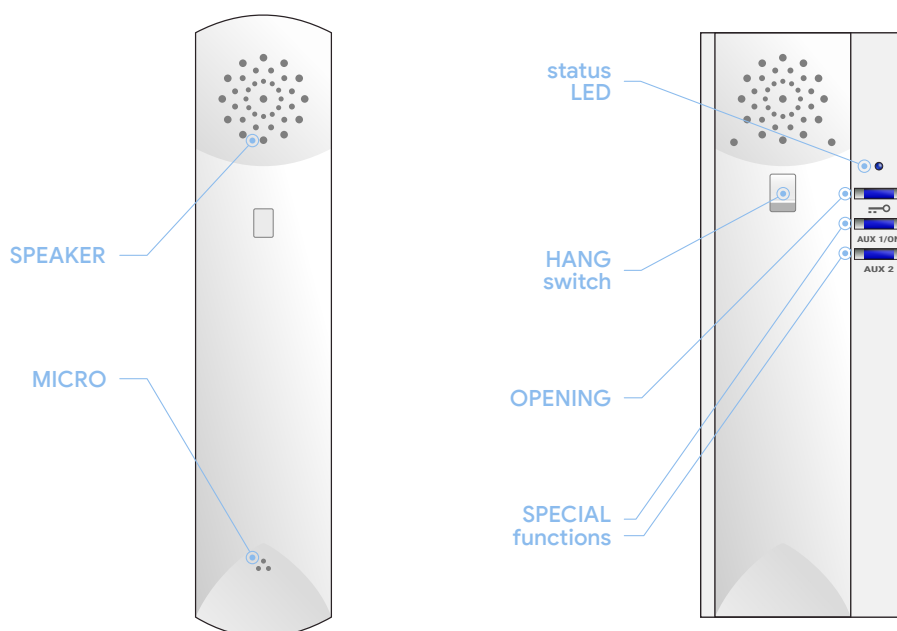

# COMPACT ANALOG handset

- dimensions 79 (wi) x 217 (hi) x 50 (de) mm
- surface mounting
- auxiliary functions
- status LED
- HD AUDIO system

## calling and conversation

When a call is received from the entrance panel, the phone starts ringing and the status LED lights up.

The user can open directly, by pressing the button  , or pick up the handset to establish a conversation.

## external functions

The handset has 2 independent push-buttons that allow auxiliary functions, such as garage doors, lights, irrigation, etc ...

To do this, an Auta auxiliary relay must be connected to the control circuit we want to control.