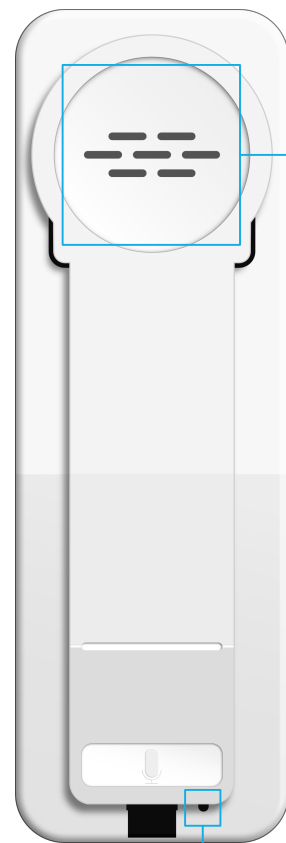

NEOS ANALOG handset

- Opening
- call LED
- Auxiliary
- HANG switch

- Microphone
- Speaker

calling and conversation

When a call is received from the entrance panel, the phone starts ringing and the status LED lights up.

The user can open directly, by pressing the button  , or pick up the handset to establish a conversation.

external functions

The handset has 1 independent push-button  that allow auxiliary functions, such as garage doors, lights, irrigation, etc ...