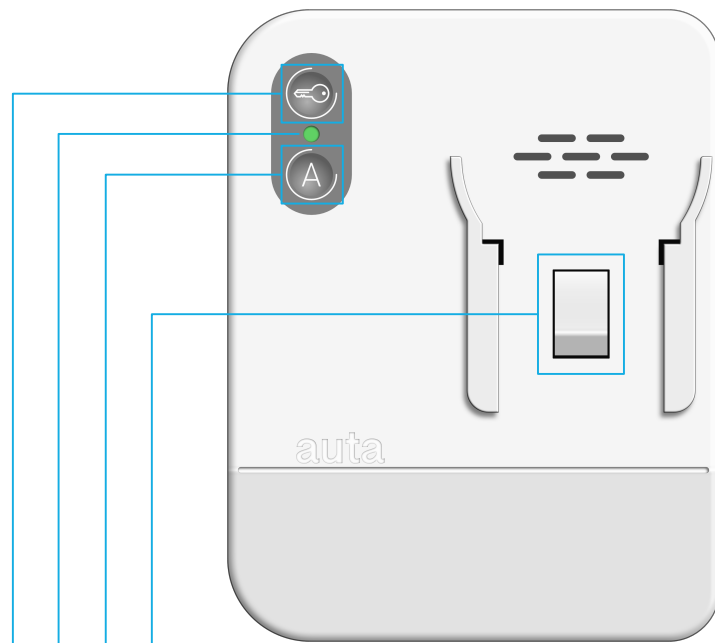

NEOS ANALOG handset

- Opening
- call LED
- Auxiliary
- HANG switch

- Microphone
- Speaker

calling and conversation

When a call is received from the entrance panel, the phone starts ringing and the status LED lights up.

The user can open directly, by pressing the button  , or pick up the handset to establish a conversation.

external functions

The handset has 1 independent push-button  that allow auxiliary functions, such as garage doors, lights, irrigation, etc ...

To do this, an Auta auxiliary relay must be connected to the control circuit we want to control.