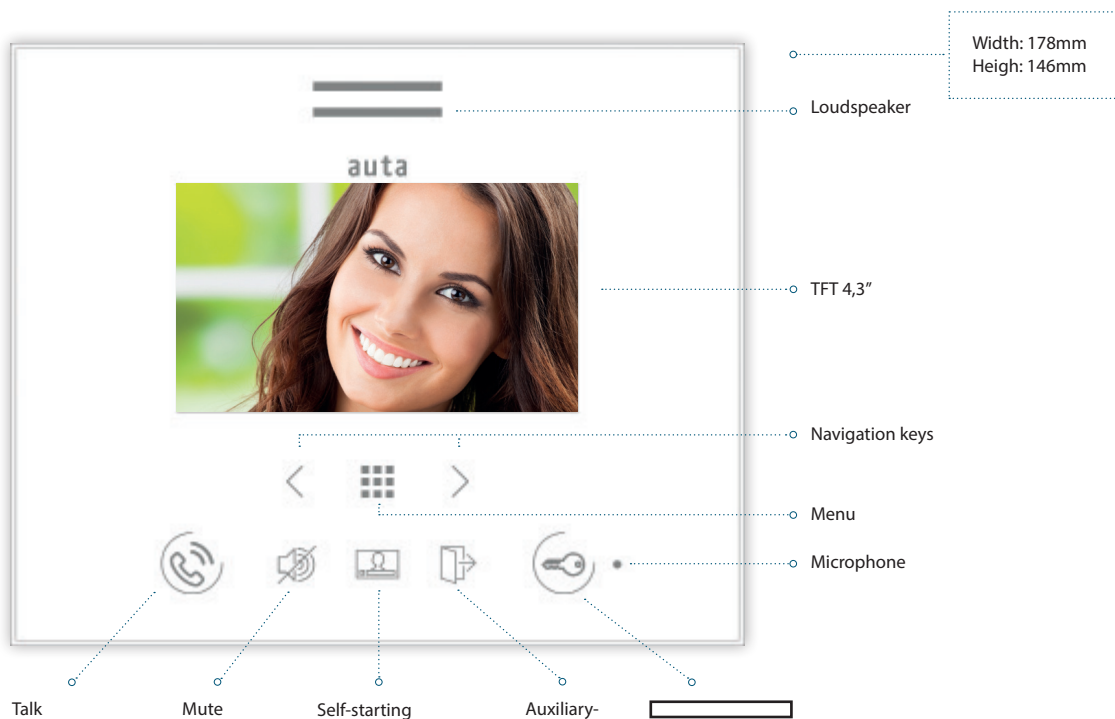

Black

White

Steel

High-end handsfree monitor

■ **Extra flat design**

(178 x 142 x 27 mm.) surface
(178 x 142 x 6 mm.) flush

■ **Handsfree**

■ **Large 5,6" LCD screen**

■ **Touch technology**

NEW

NEW MONITOR SLIM

The latest release from AUTA. The new SLIM monitor combines the values of Technology, Economy, Simplicity and Design like no other. Color LCD screen, hands-free communication system, touch technology and the option of surface or flush installation. Its attractive and

avant-garde extra-flat design with two colors to choose, white or black, allow its placement in any environment, whatever, its decoration or style.

NEW Monitor SLIM of Auta.
A safe bet

White

Black

Handsfree monitor