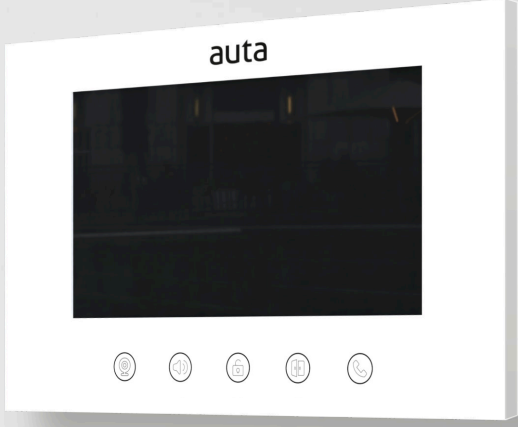

auta

Bringing people together