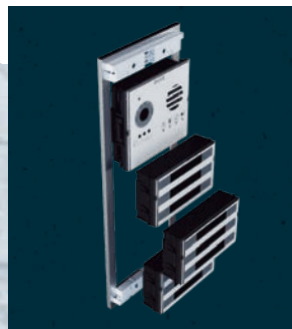

Automatic module detection

Xenia detects and auto-configures modules integrated automatically, whatever be its position in the composition.

Xenia simplifies to
max the process of
installation with an
automatic modules
detection system.

Installation in 3 steps

1. Module fixing and connection.

2. Assembly of the entry panel.

3. Panel connection to module.

Includes installation manual for single panel and multi-panel.

Compatible with
Compact & Decor