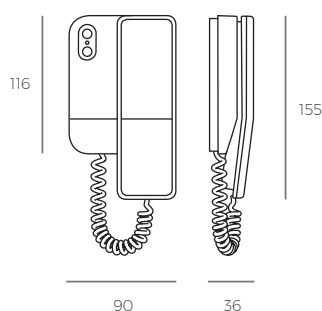

Specifications

Door-opener
Call to guard porter

Auxiliary

Measurements in mm.

Installation	Surface of flush with universal 60x60 box	
Buttons	Sensitive	
Compatibility	Coax or Coaxless VisualTech	2 Wires Analogue