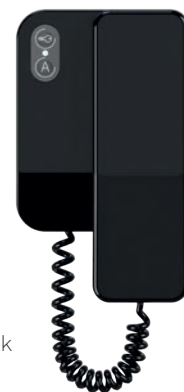

Specifications

Door-opener
Call to guard porter

Auxiliary

Measurements in mm.

Installation	Surface of flush with universal 60x60 box	
Buttons	Sensitive	
Compatibility	Coax or Coaxless VisualTech	2 Wires Analogue

Black

White

The NEOS range is completed by:

NEOS
HANDS FREE
+ HANDSET

NEOS
HANDS FREE