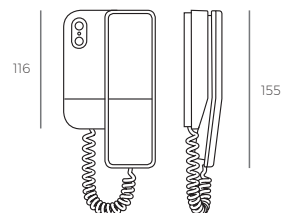

Talk

125

24

NEOS PHONE

For installations with no video

90

36

neos

Door phones
Videophones

the beginning of a new era

Specifications

**NEOS
HANDSFREE**

**NEOS
HANDSFREE + HANDSET**

**NEOS
PHONE**

Finishing	○ ●	○ ●	○ ●
Dimensions	125x155x24	185x155x33	90x155x36 (base + phone) 90x116x23 (only base)
Installation	Surface with 60x60 universal box		
Screen	LCD 4,3", screen 16:9 format		—
Buttons	Sensitive		
Compatibility	Coax or Coaxless. VisualTech. 2 Wires. Analogical		