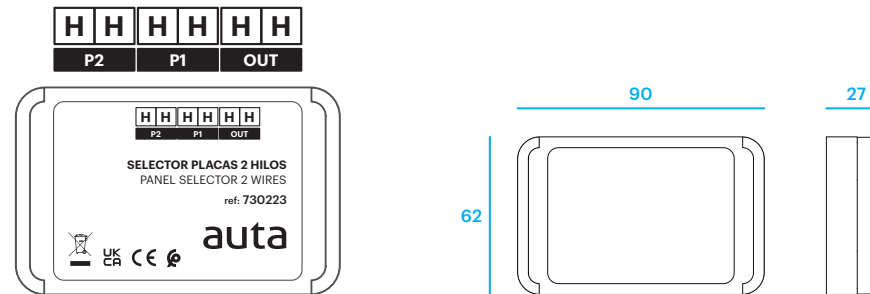

EN 2 WIRES PANELS SELECTOR

auta
Bringing people together

Características Features

Descripción Description

P2	H	BUS 2H ENTRADA PLACA 2 (canal A)	2W BUS INPUT PANEL 2 (channel A)
	H	BUS 2H ENTRADA PLACA 2 (canal B)	2W BUS INPUT PANEL 2 (channel B)
P1	H	BUS 2H ENTRADA PLACA 1 (canal A)	2W BUS INPUT PANEL 1 (channel A)
	H	BUS 2H ENTRADA PLACA 1 (canal B)	2W BUS INPUT PANEL 1 (channel B)
OUT	H	BUS 2H SALIDA (canal A)	2W BUS OUTPUT (channel A)
	H	BUS 2H SALIDA (canal B)	2W BUS OUTPUT (channel A)

Conexión Connection

auta

Bringing people together

Características Features

Descripción Description

P2	H	BUS 2H ENTRADA PLACA 2 (canal A)	2W BUS INPUT PANEL 2 (channel A)
	H	BUS 2H ENTRADA PLACA 2 (canal B)	2W BUS INPUT PANEL 2 (channel B)
P1	H	BUS 2H ENTRADA PLACA 1 (canal A)	2W BUS INPUT PANEL 1 (channel A)
	H	BUS 2H ENTRADA PLACA 1 (canal B)	2W BUS INPUT PANEL 1 (channel B)
OUT	H	BUS 2H SALIDA (canal A)	2W BUS OUTPUT (channel A)
	H	BUS 2H SALIDA (canal B)	2W BUS OUTPUT (channel A)