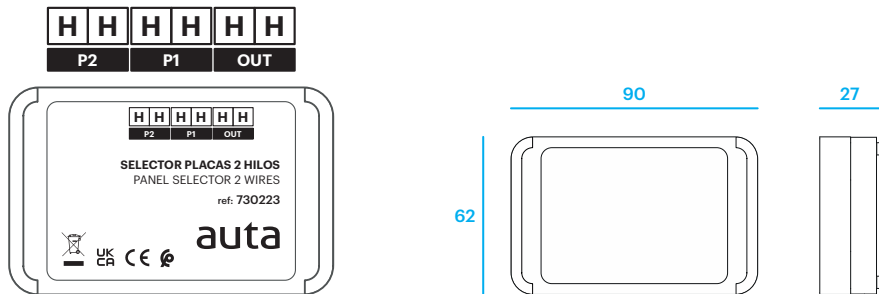

auta

REF: 730223

ES SELECTOR DE PLACAS 2 HILOS

EN 2 WIRES PANELS SELECTOR

auta
Bringing people together

auta

REF: 730223

ES SELECTOR DE PLACAS 2 HILOS

EN 2 WIRES PANELS SELECTOR

auta
Bringing people together

Características Features

Descripción Description

P2	H	BUS 2H ENTRADA PLACA 2 (canal A)	2W BUS INPUT PANEL 2 (channel A)
	H	BUS 2H ENTRADA PLACA 2 (canal B)	2W BUS INPUT PANEL 2 (channel B)
P1	H	BUS 2H ENTRADA PLACA 1 (canal A)	2W BUS INPUT PANEL 1 (channel A)
	H	BUS 2H ENTRADA PLACA 1 (canal B)	2W BUS INPUT PANEL 1 (channel B)
OUT	H	BUS 2H SALIDA (canal A)	2W BUS OUTPUT (channel A)
	H	BUS 2H SALIDA (canal B)	2W BUS OUTPUT (channel A)

Conexión Connection

auta

Bringing people together

Características Features

Descripción Description

P2	H	BUS 2H ENTRADA PLACA 2 (canal A)	2W BUS INPUT PANEL 2 (channel A)
	H	BUS 2H ENTRADA PLACA 2 (canal B)	2W BUS INPUT PANEL 2 (channel B)
P1	H	BUS 2H ENTRADA PLACA 1 (canal A)	2W BUS INPUT PANEL 1 (channel A)
	H	BUS 2H ENTRADA PLACA 1 (canal B)	2W BUS INPUT PANEL 1 (channel B)
OUT	H	BUS 2H SALIDA (canal A)	2W BUS OUTPUT (channel A)
	H	BUS 2H SALIDA (canal B)	2W BUS OUTPUT (channel A)