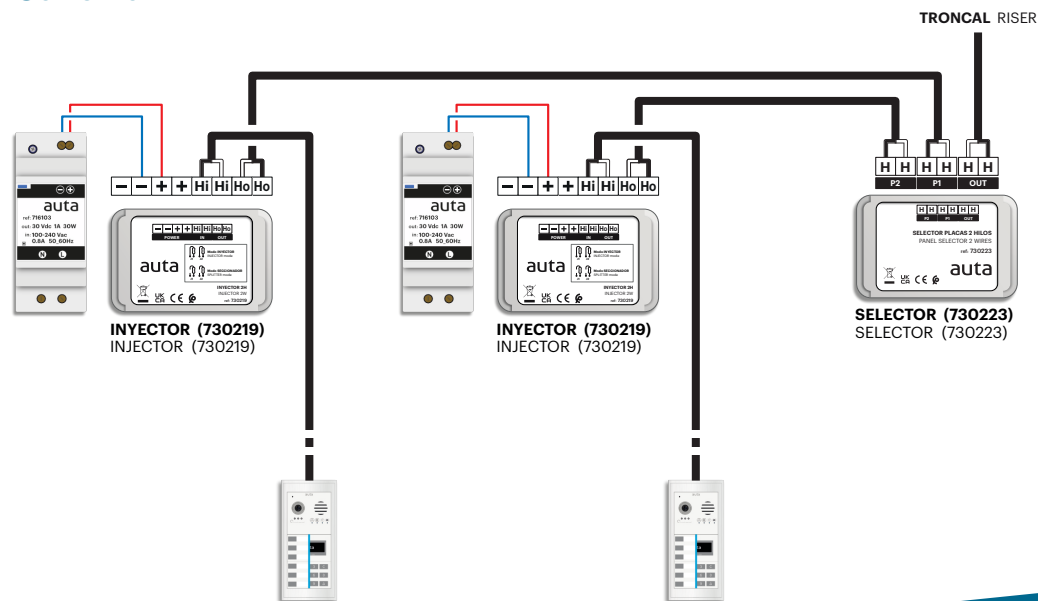

EN 2 WIRES PANELS SELECTOR

auta
Bringing people together

Características Features

Descripción Description

P2	H	BUS 2H ENTRADA PLACA 2 (canal A)	2W BUS INPUT PANEL 2 (channel A)
	H	BUS 2H ENTRADA PLACA 2 (canal B)	2W BUS INPUT PANEL 2 (channel B)
P1	H	BUS 2H ENTRADA PLACA 1 (canal A)	2W BUS INPUT PANEL 1 (channel A)
	H	BUS 2H ENTRADA PLACA 1 (canal B)	2W BUS INPUT PANEL 1 (channel B)
OUT	H	BUS 2H SALIDA (canal A)	2W BUS OUTPUT (channel A)
	H	BUS 2H SALIDA (canal B)	2W BUS OUTPUT (channel A)

Conexión Connection

auta

Bringing people together

Características Features

Descripción Description

P2	H	BUS 2H ENTRADA PLACA 2 (canal A)	2W BUS INPUT PANEL 2 (channel A)
	H	BUS 2H ENTRADA PLACA 2 (canal B)	2W BUS INPUT PANEL 2 (channel B)
P1	H	BUS 2H ENTRADA PLACA 1 (canal A)	2W BUS INPUT PANEL 1 (channel A)
	H	BUS 2H ENTRADA PLACA 1 (canal B)	2W BUS INPUT PANEL 1 (channel B)
OUT	H	BUS 2H SALIDA (canal A)	2W BUS OUTPUT (channel A)
	H	BUS 2H SALIDA (canal B)	2W BUS OUTPUT (channel A)