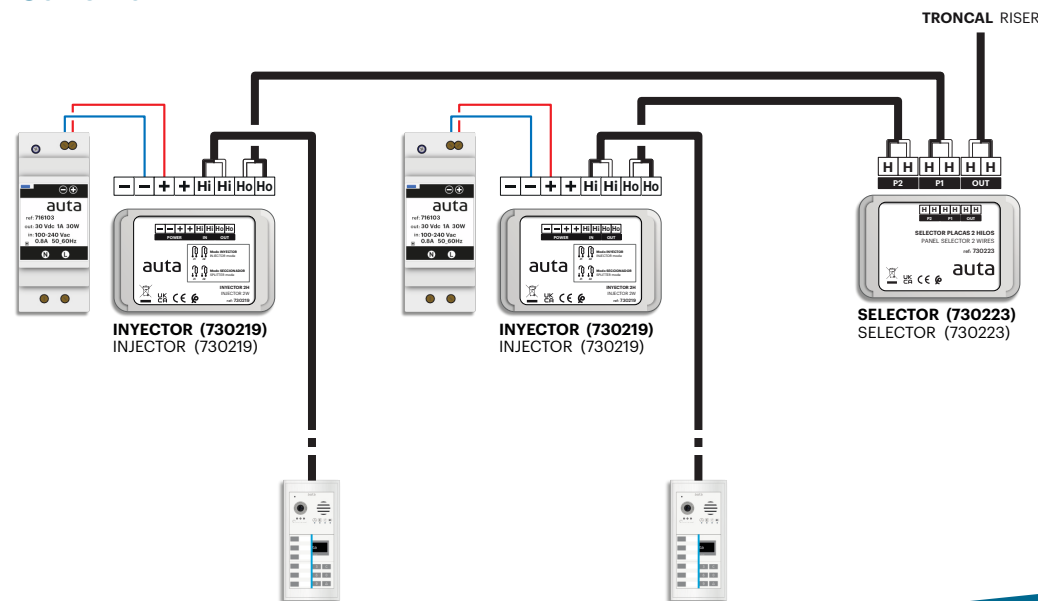

Conexión Connection

auta

Bringing people together